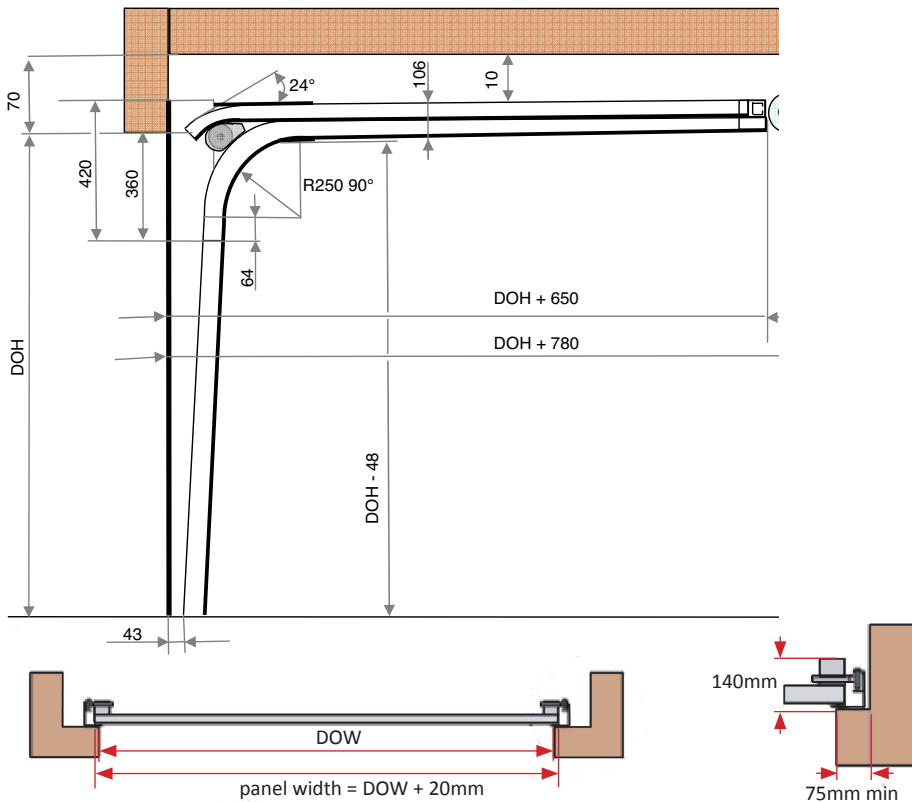

Easy Click 200 - front mounted spring

Easy Click 70 - rear mounted spring

Somfy Dexxo Pro Operators	
Dexxo Pro 800 RTS	Maximum door surface area 9m ²
Dexxo Pro 1000 RTS	Maximum door surface area 15m ²
2.9m belt rail	Maximum clear opening 2.4m
3.5m belt rail	Maximum clear opening 3.0m
Speed on opening	18 cm per second (max)
Warranty	5 years
Tested up to	35,000 cycles
Max. no. of remote controls	32 (compatible with RTS range)
Commissioning time	90 seconds

	Easy Click 200	Easy Click 70
Minimum side room required	75mm	75mm
Actual drive through height (man)	DOH - 125mm	DOH - 125mm
Actual drive through height (elec)	DOH - 40mm	DOH - 40mm
Minimum headroom required (m)	200mm	70mm
Minimum headroom required (e)	200mm	110mm
Length of horizontal rails	DOH + 450mm	DOH + 780mm (incl. spring)