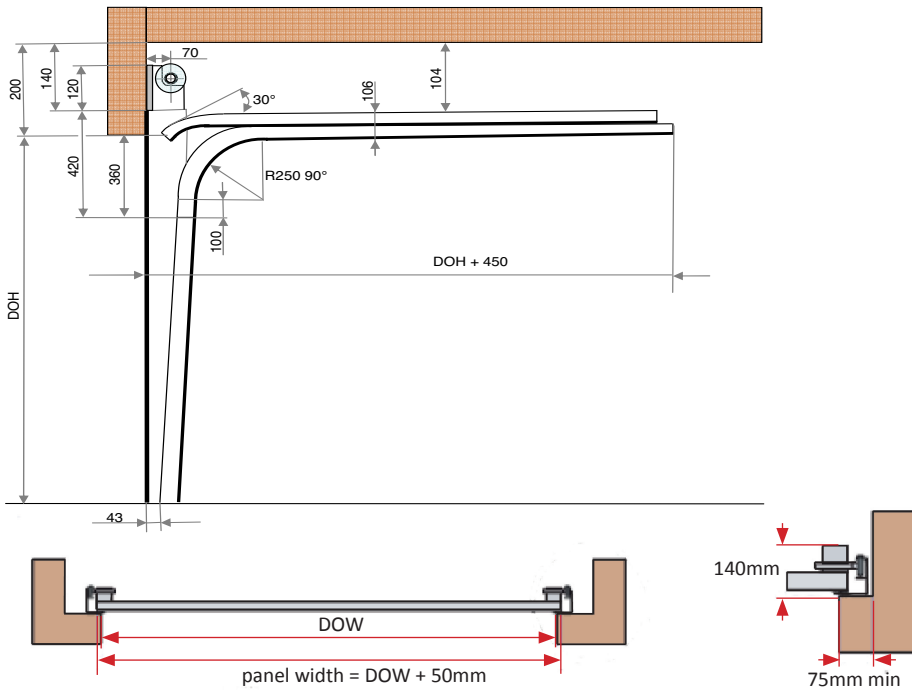

Easy Click 200 - front mounted spring

Easy Click 70 - rear mounted spring

Somfy Dexxo Pro Operators	
Dexxo Pro 800 RTS	Maximum door surface area 9m ²
Dexxo Pro 1000 RTS	Maximum door surface area 15m ²
2.9m belt rail	Maximum clear opening 2.4m
3.5m belt rail	Maximum clear opening 3.0m
Speed on opening	18 cm per second (max)
Warranty	5 years
Tested up to	35,000 cycles
Max. no. of remote controls	32 (compatible with RTS range)
Commissioning time	90 seconds

	Easy Click 200	Easy Click 70
Minimum side room required	75mm	75mm
Actual drive through height (man)	DOH - 125mm	DOH - 125mm
Actual drive through height (elec)	DOH - 40mm	DOH - 40mm
Minimum headroom required (m)	200mm	70mm
Minimum headroom required (e)	200mm	110mm
Length of horizontal rails	DOH + 450mm	DOH + 780mm (incl. spring)