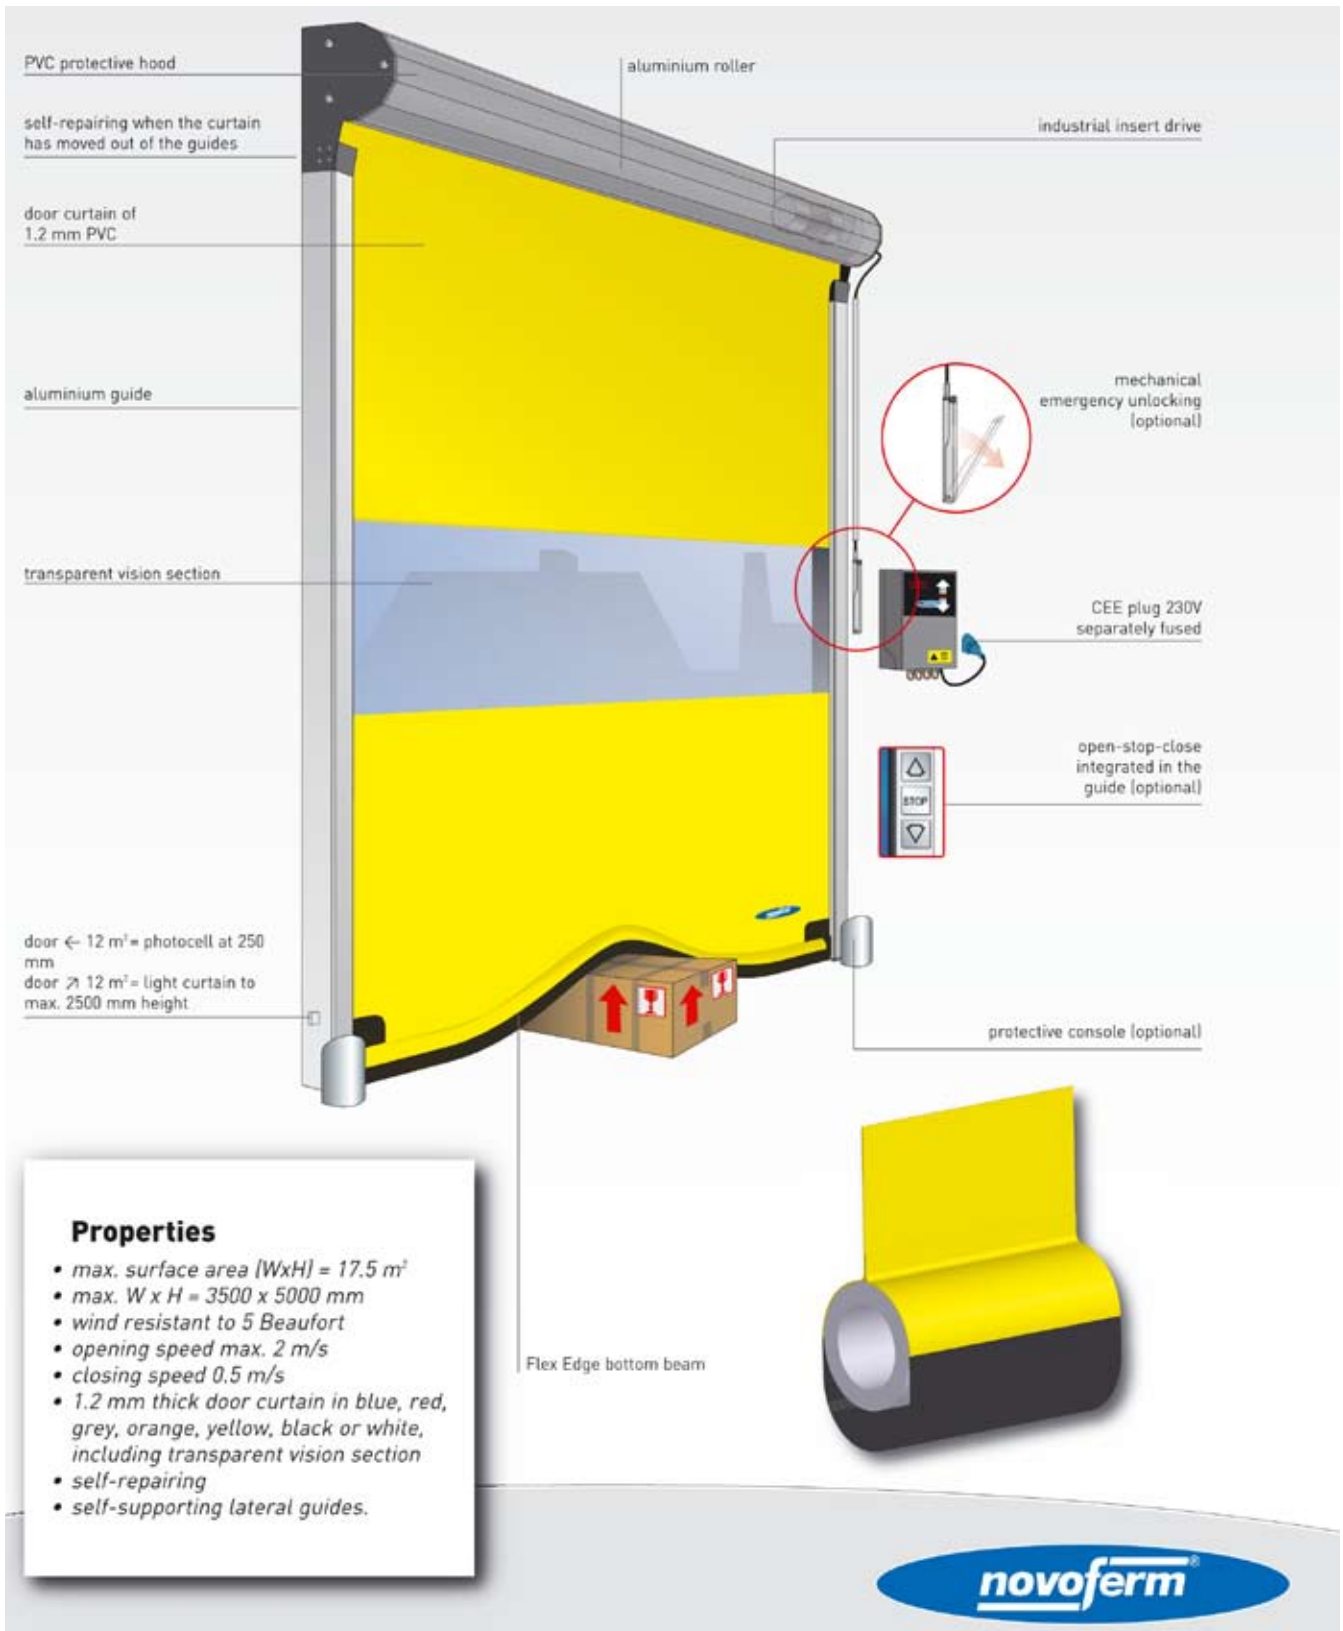

High Speed Door Novo Speed Flex

Note: This is only one of many High Speed Doors we can supply. We supply a full range of NovaFerm Fabric Speed Doors for both internal & external applications. Full details, brochures for the complete range available on request.