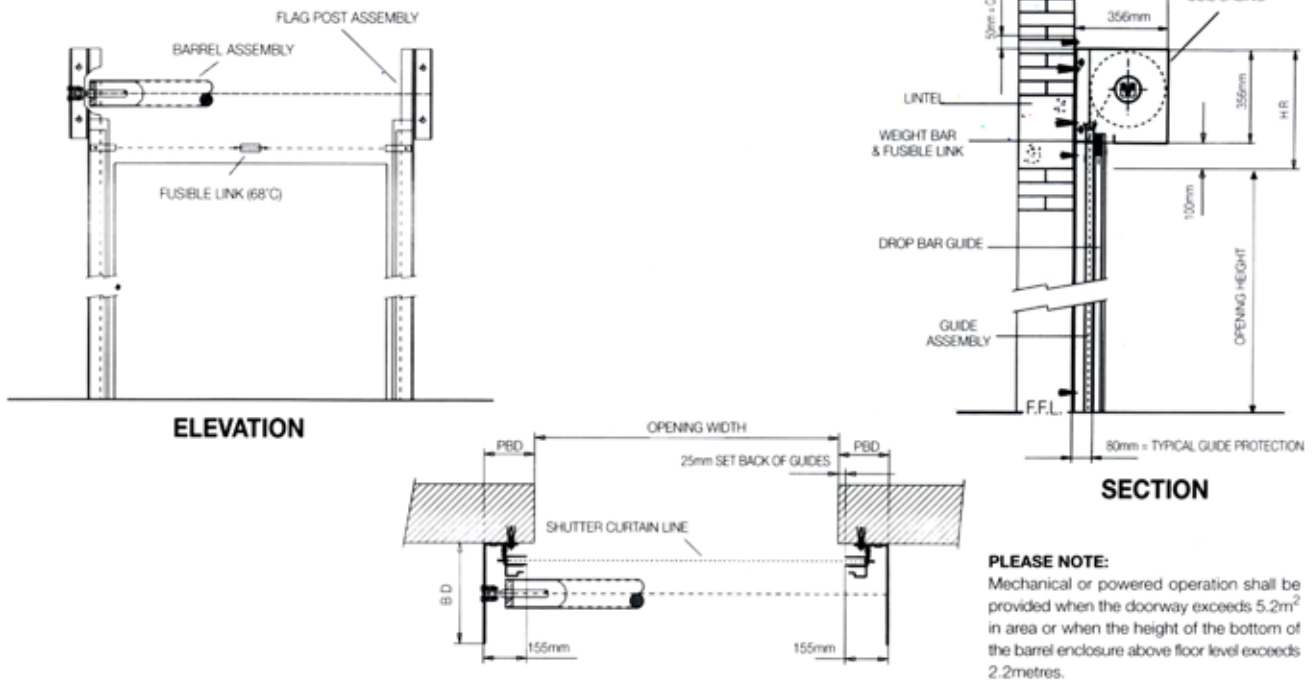

75mm Lath Fire Rolling Shutters Technical Information

Push Up Operation

Electric Operation